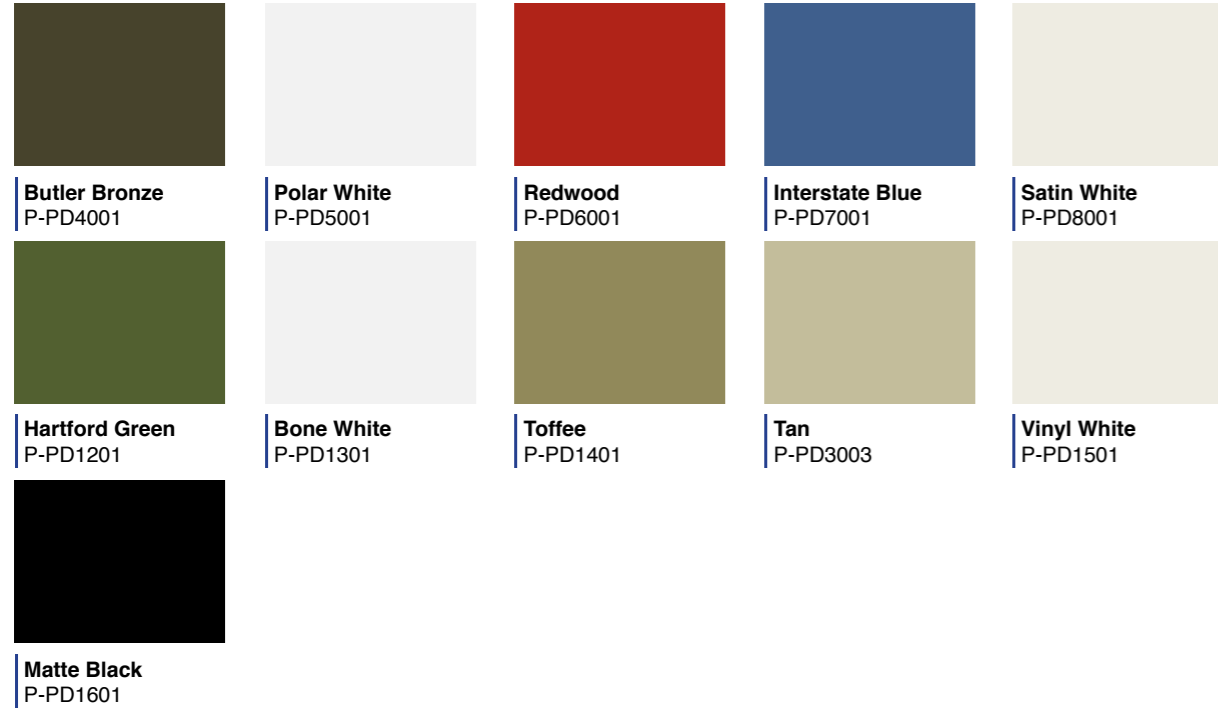

2604 Standard Colors

Meets or Exceeds AAMA 2604 Standards

Anodized Match Paint Colors

Meets or Exceeds AAMA 2604 Standards

Color Anodized Finishes

Series 325 / 3200
Standard and High
Thermal Performance
Windows